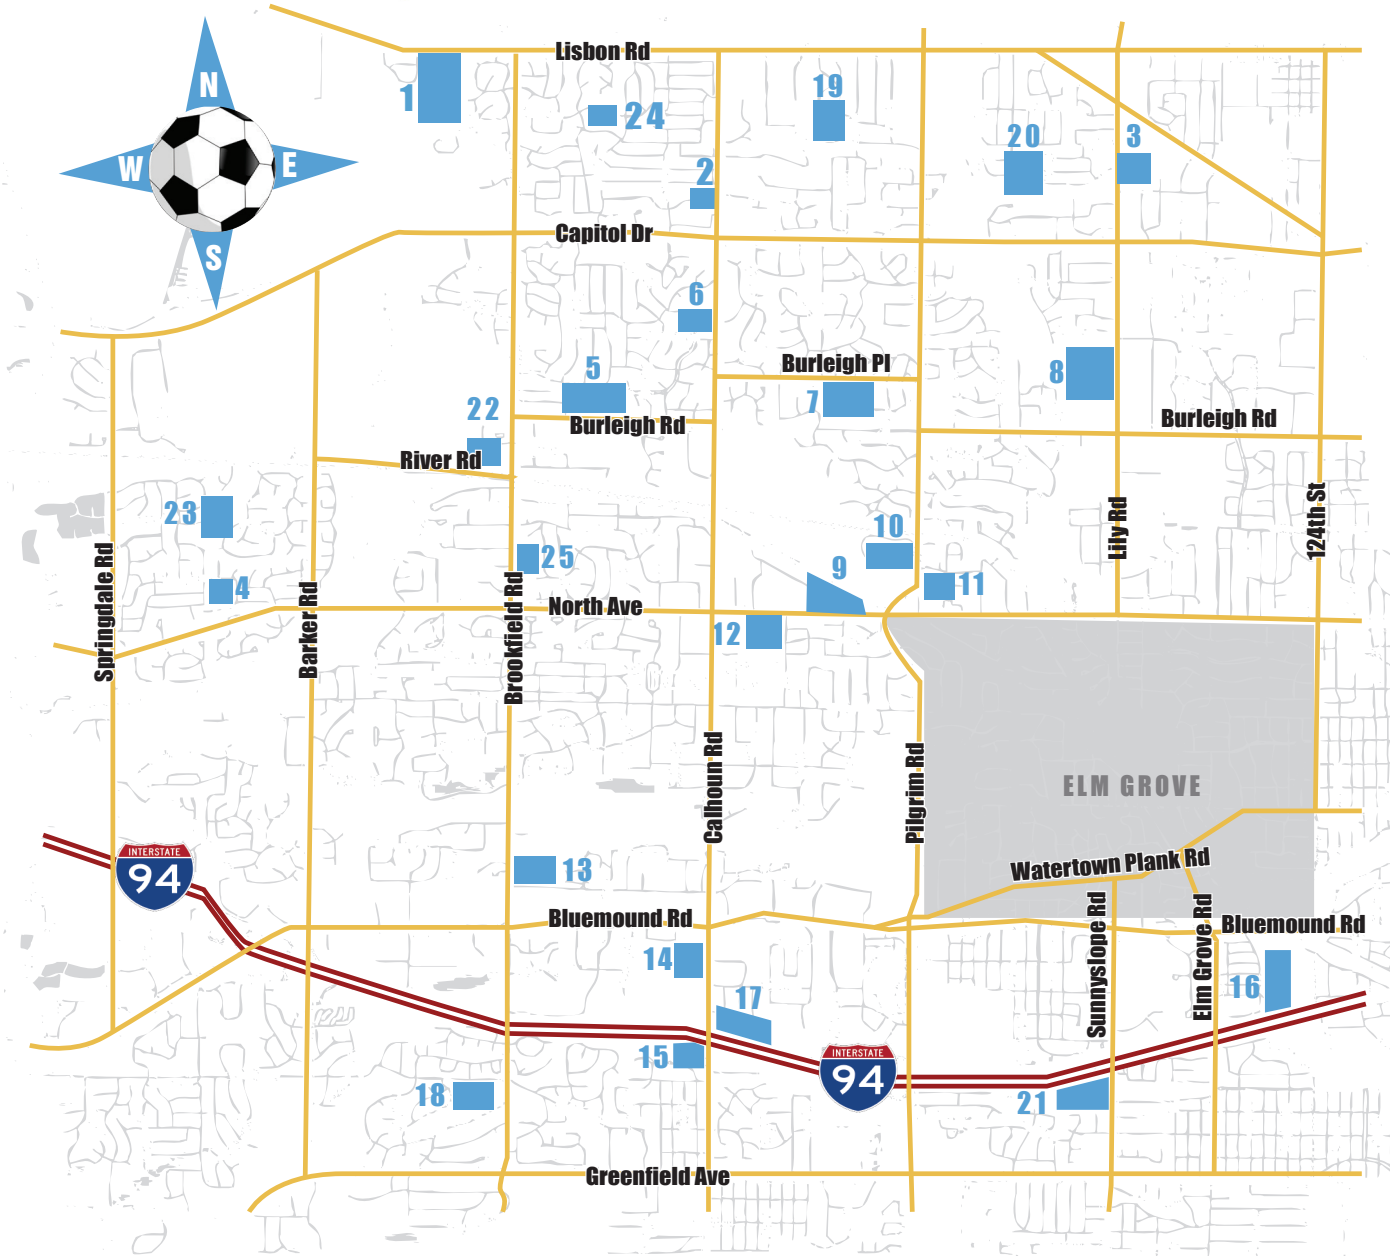

SOCCER FIELDS & PRACTICE AREAS

1. Voigt Soccer Park
C & C
Children's Hospital
Elmbrook Dental
Kuttemperoor
Milwaukee Electric
Moore Oil
Pasternak & Zirgibel
Soerens Ford
Vrakas
2. Fairview North Park
3. Elmbrook School Office
4. Canterbury Park (select only)
5. Beverly Hills Park
6. Fairview South School
7. Burleigh School (spring only)
8. Brookfield East HS (select only)
9. Wirth Park South
10. Wirth Park North
11. Dixon School
12. Brookfield Central HS (select only)
13. Wisconsin Hills School
14. Swanson School
15. Endicott Park
16. Krueger Park
17. Ruby Park (green space)
18. Weston Hills Park
19. Three Meadows Park
20. Lilly Heights Park
21. Mary Knoll Park (green space)
22. McCoy Park
23. Camelot Park
24. Imperial Park
25. Brookfield Elementary